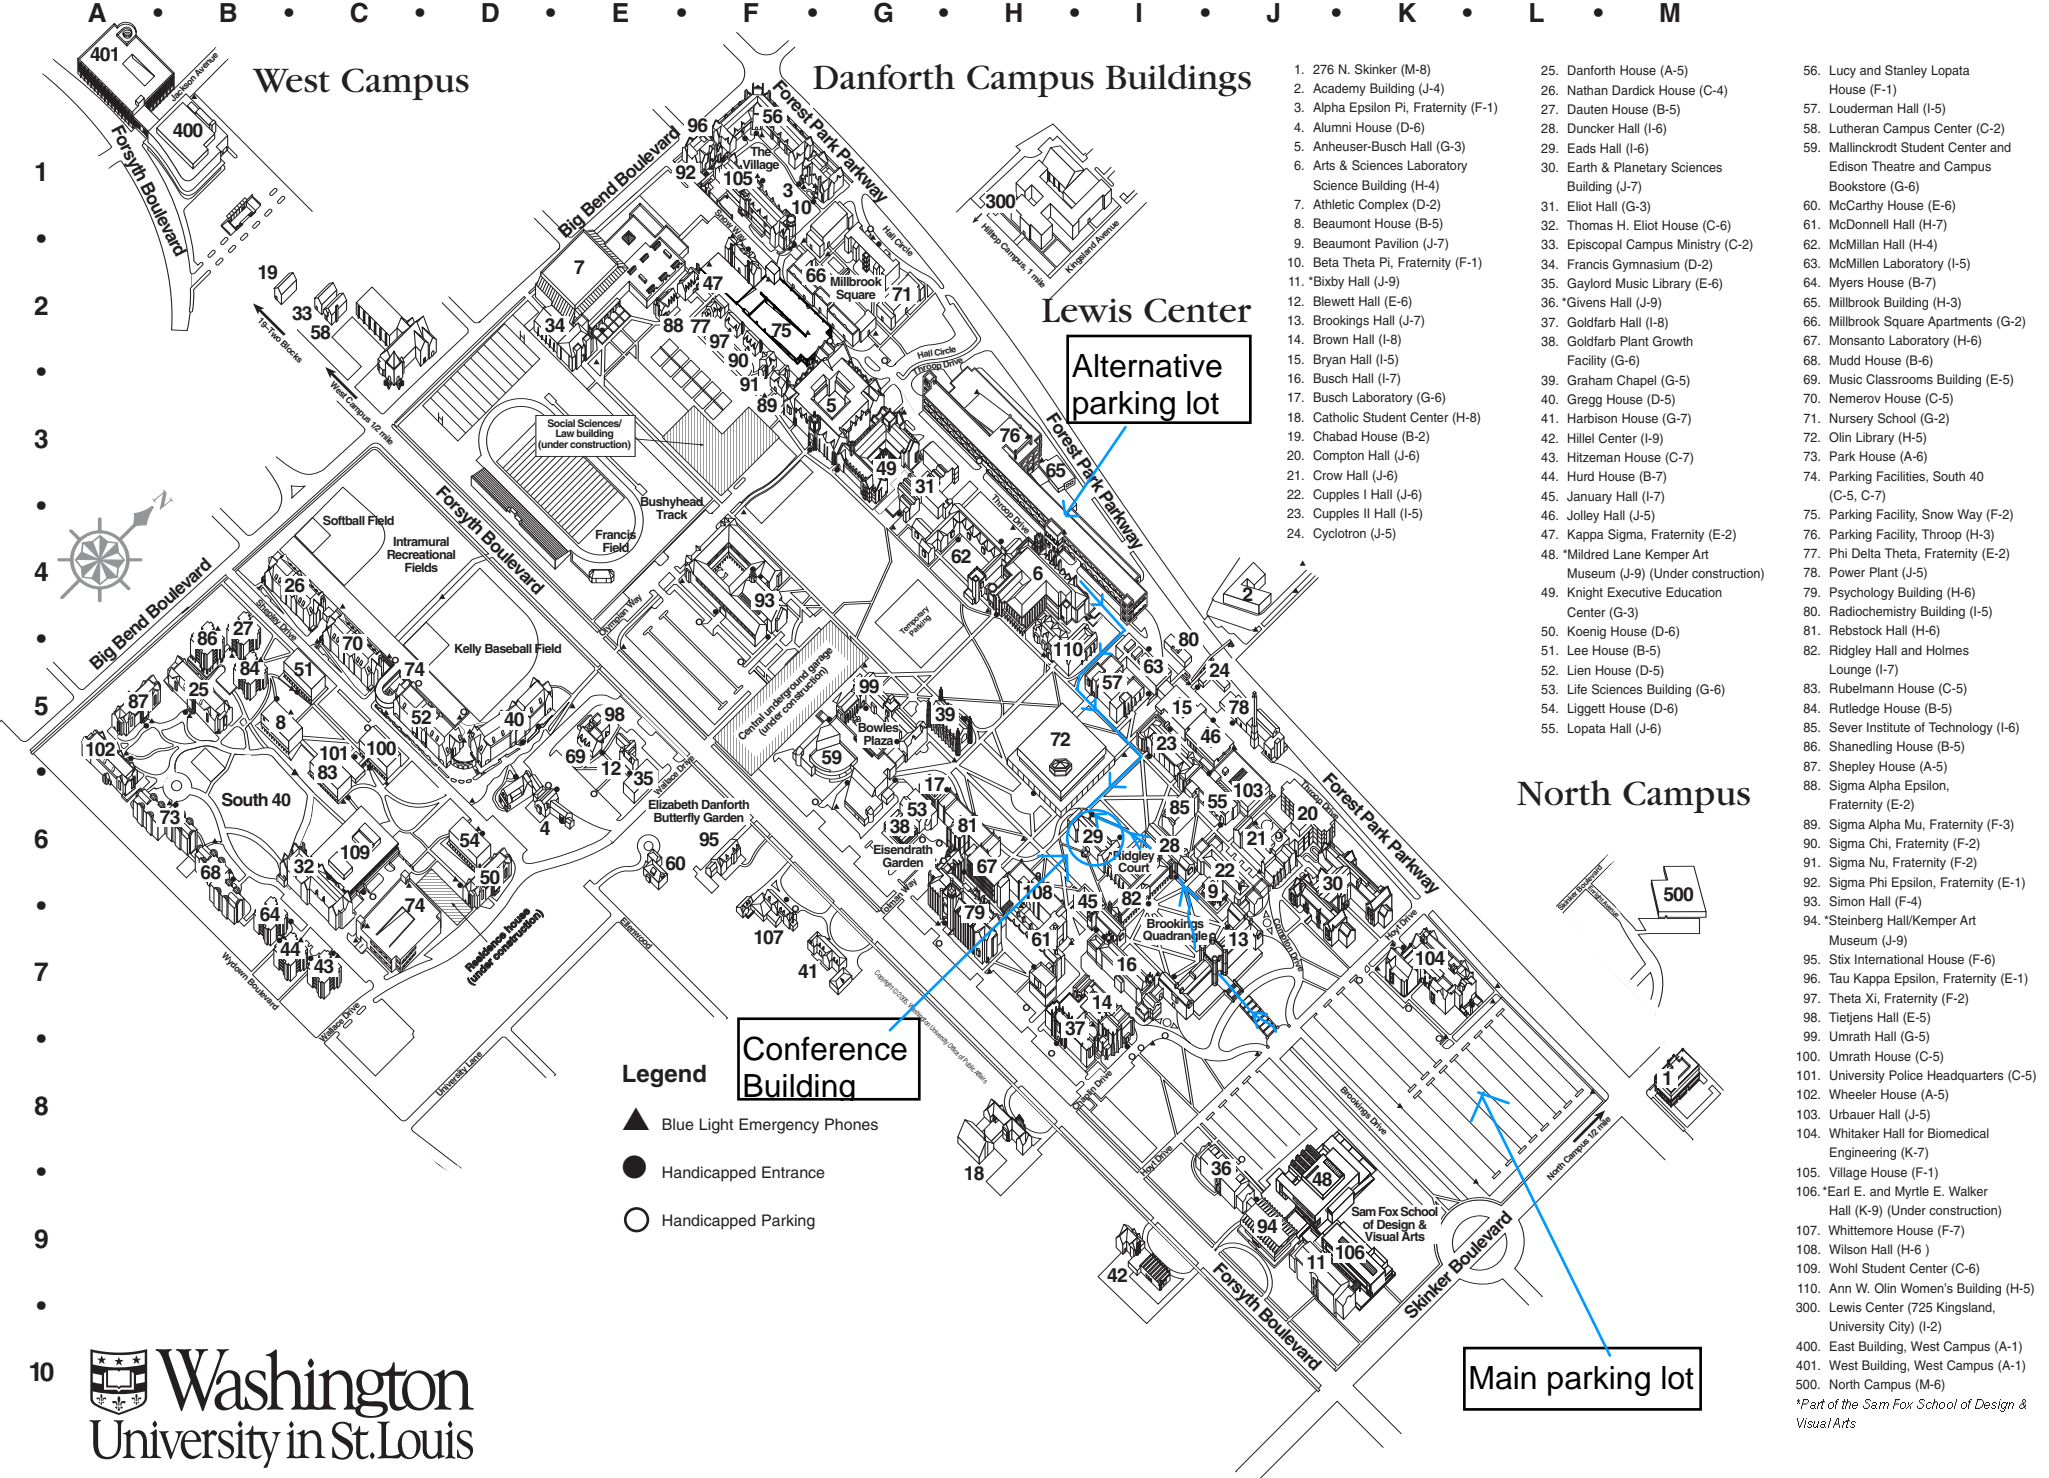

*Part of the Sam Fox School of Design & Visual Arts